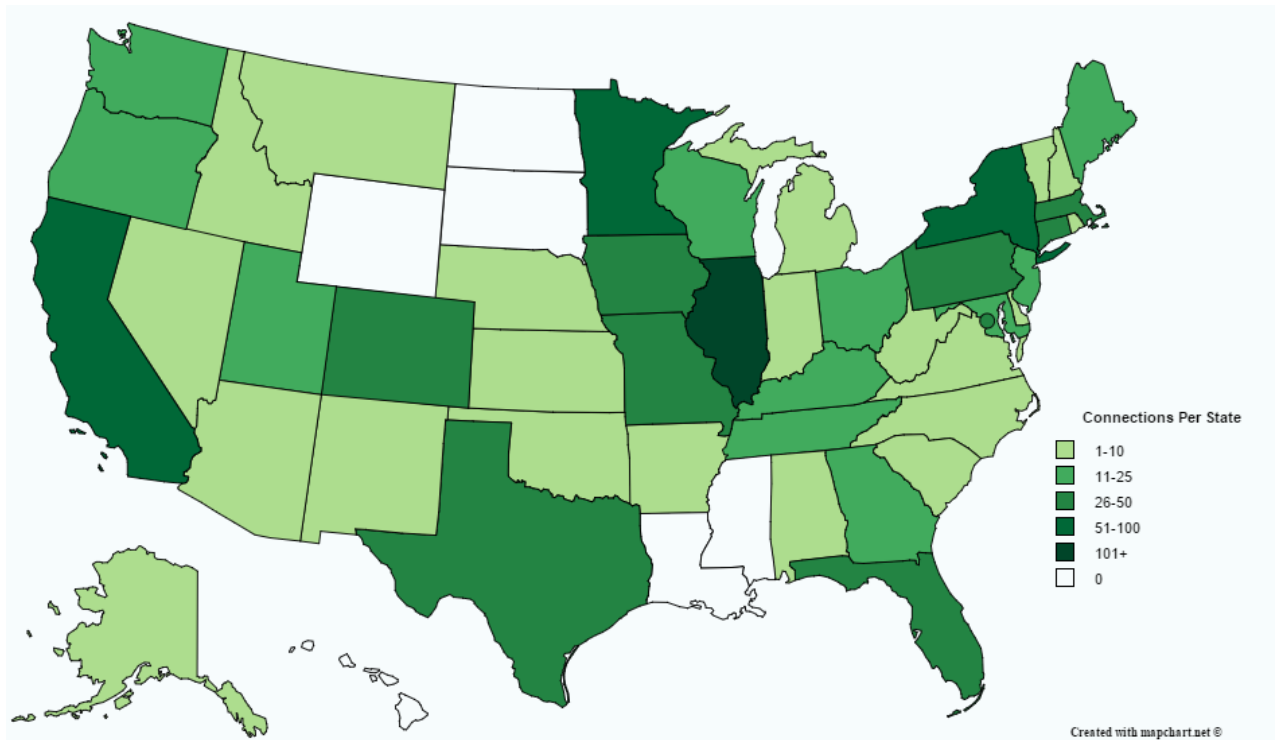

2015 DEPARTMENT CONNECTIONS SURVEY

The Stage Management Special Topics class conducted a survey in October 2015 to explore the connections that the UI Theatre Department has to American theatres. While we may not be based in a large city, we have a network that reaches major theatres in nearly every state.

This survey is designed for students to use as they apply for jobs and internships. If you would like more information on a particular theatre or a region, check the list to see which faculty, staff, students, and alumni have connections.

Direct Connections mean that the respondents know people currently working at the theatre or have worked there themselves.

Indirect Connections mean that they know people who have worked at the theatre or that they may be able to provide some background information on the theatre.

The above map represents the depth of the UI Theatre Department's connections in each state. In 2015, the University of Iowa Theatre Arts Department has connections to 323 theatre companies.

Stage Management Special Topics '15

Nathan Brauner	Kelsey Petersen
Rachele Ekstrand	Nicholas Steffes
Alison Kochman	Lindsay Warnick
Katy McGlaughlin	Lauren Watt
Timothy Mizones	Rachel Winfield
Samantha Paradis	David J. McGraw, Instructor